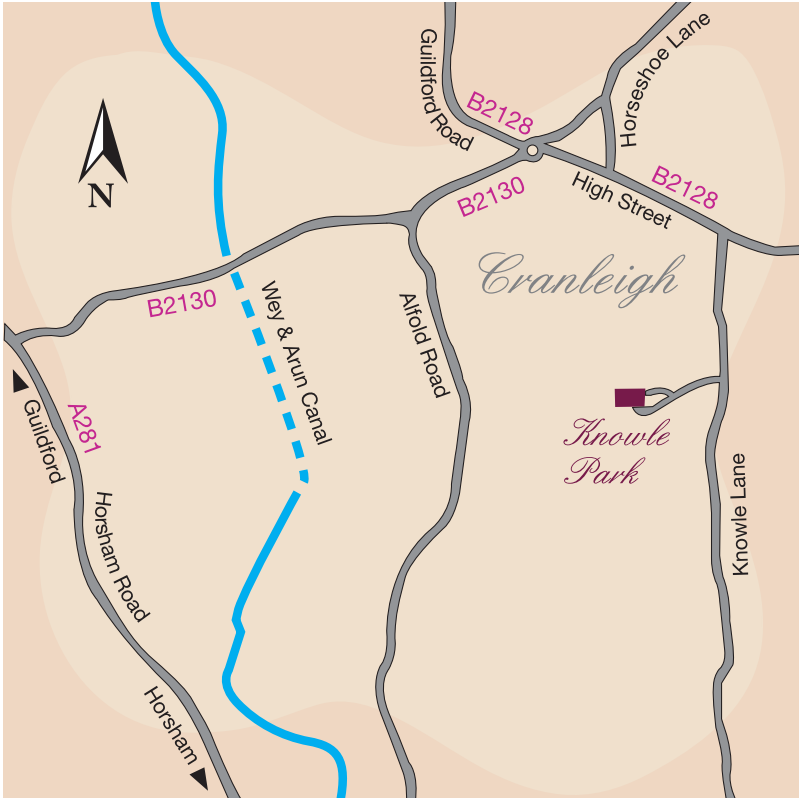

Knowle Park

Knowle Park

Knowle Lane

Cranleigh

Surrey GU6 8JL

Tel 01483 275432

Fax 01483 267342

Email knowle-park@slnh.co.uk